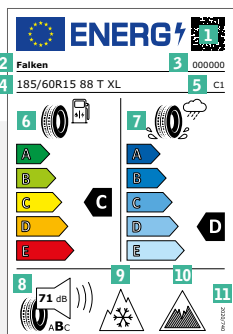

AZENIS RS820
See page 6 – 7

AZENIS FK520
See page 8 – 11

e. ZIEX
See page 15 – 16

SINCERA SN110
See page 23 – 25

ZIEX ZE310 ECORUN
See page 17 – 20

EU LABELLING

TYRE LABEL REGULATION 2020/740 – CONTENTS

Tyre labels shown as example only